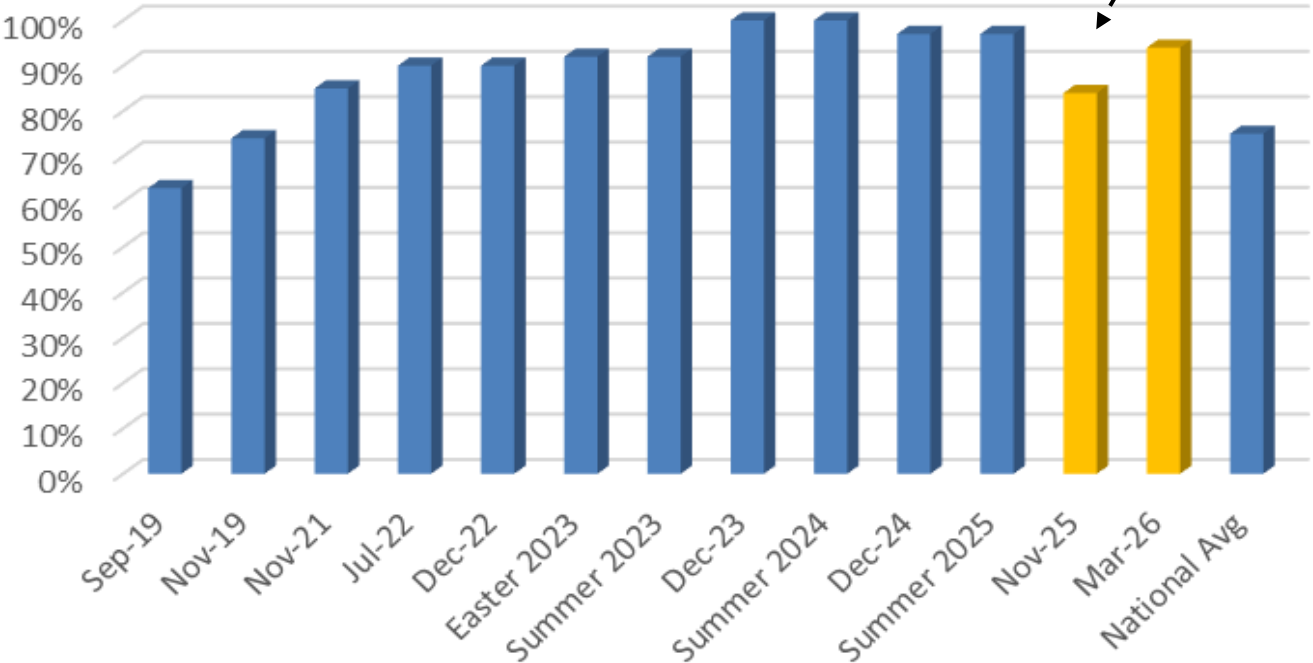

Spalding Academy – March 2026

Careers IAG Strategy – Gatsby Benchmarks

Change in criteria takes effect

Spalding Academy: Gatsby Benchmark Online Self Evaluation Average % Score (Externally Validated)

Spalding Academy Individual Gatsby Benchmark Scores v National Average (Externally Validated)